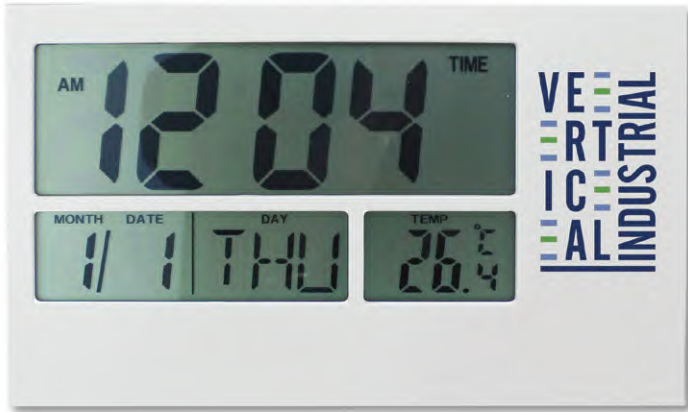

CLK-15-BM

Rectangular Bamboo Desk Clock & Eco-Friendly Analog Clocks function. **Product Size** : 162 x 86 x 38 mm. **Printing Options** : Laser Engraving, Screen Printing, UV Printing.

CLK-16-BM

Triangular Wooden Desk Clock. LCD display with easy to read digits. 12/24hr format. Alarm & Temperature function. **Product Size** : 122 x 70 x 80 mm. **Printing Options** : Laser Engraving, Screen Printing.