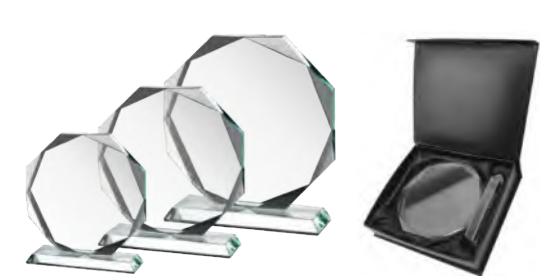

### CR-27

Crystal Award with Blue Base.  
Packed in Cardboard Box.

Available in 3 sizes

Laser Engraving,  
Sandblast sticker

CR-27-S	150 x 185 x 57 mm
CR-27-M	150 x 205 x 57 mm
CR-27-L	150 x 225 x 57 mm