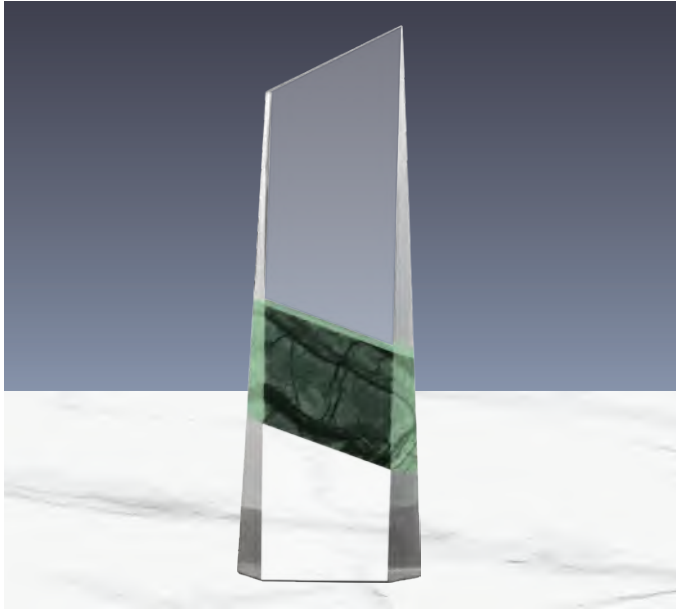

CR-36

Vertical Crystal and Marble Awards. Refined and elegant may be accomplished through vertical design. Presented on a Luxury Hardboard Box.

90 x 270 x 40 mm

Laser Engraving,
Sandblast sticker