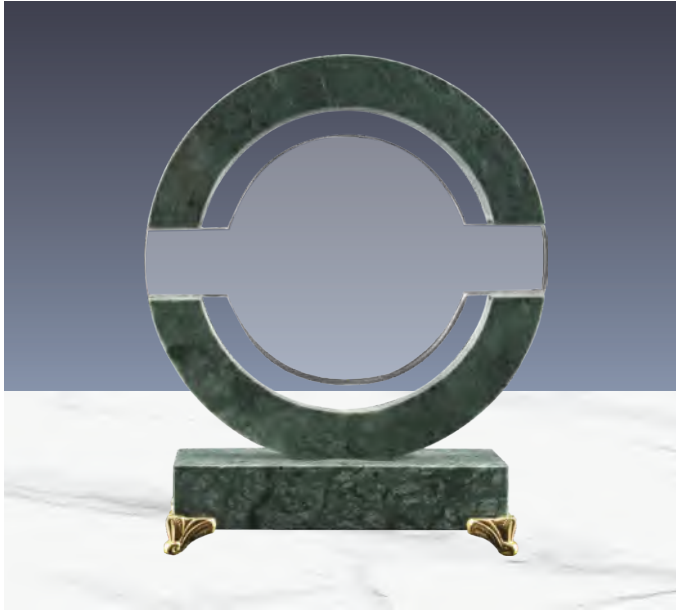

### CR-38

Crystal and Marble Awards. Presented on a Luxury Hardboard Box.

170 x 250 x 22 mm

Laser Engraving,  
Sandblast sticker

**CR-39**

Round Crystal and Marble Awards.  
Presented on a Luxury Hardboard Box.