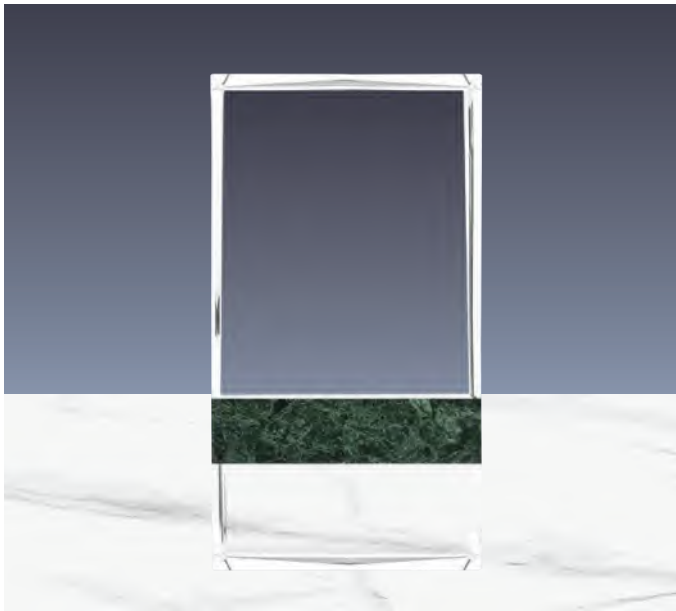

CR-49

Rectangular Crystal and Marble Awards.
Presented on a Luxury Wooden Box.

121 x 231 x 28 mm

Laser Engraving,
Sandblast sticker