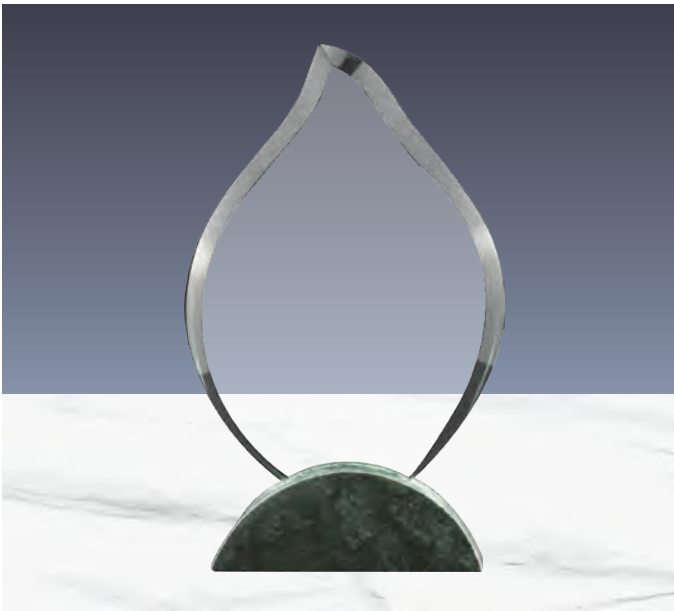

CR-34

Flame Shaped Crystal & Marble Awards. A classy and sophisticated option. Presented on a Luxury Hardboard Box.

135 x 225 x 40 mm

Laser Engraving,
Sandblast sticker