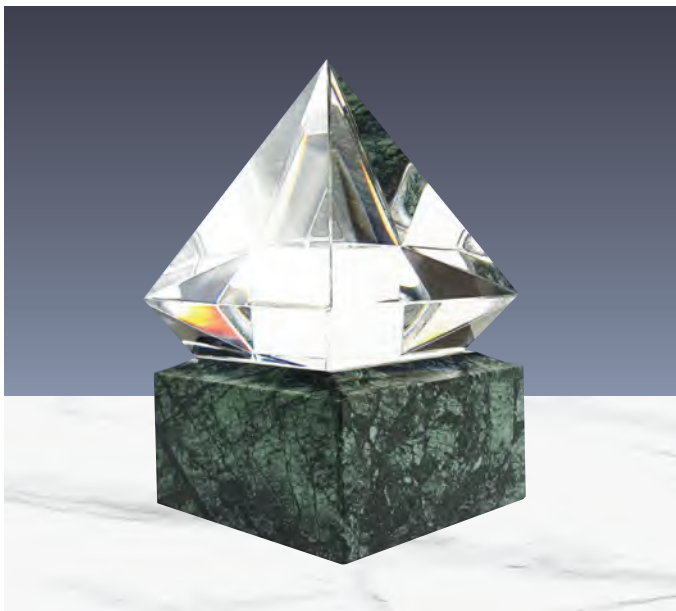

180 x 205 x 45 mm

Laser Engraving,  
Sandblast sticker

**CR-49**

Rectangular Crystal and Marble Awards.  
Presented on a Luxury Wooden Box.

121 x 231 x 28 mm

Laser Engraving,  
Sandblast sticker

**CR-50**

Diamond Shaped Crystal Awards with Marble Base.  
Presented on a Luxury Wooden Box.